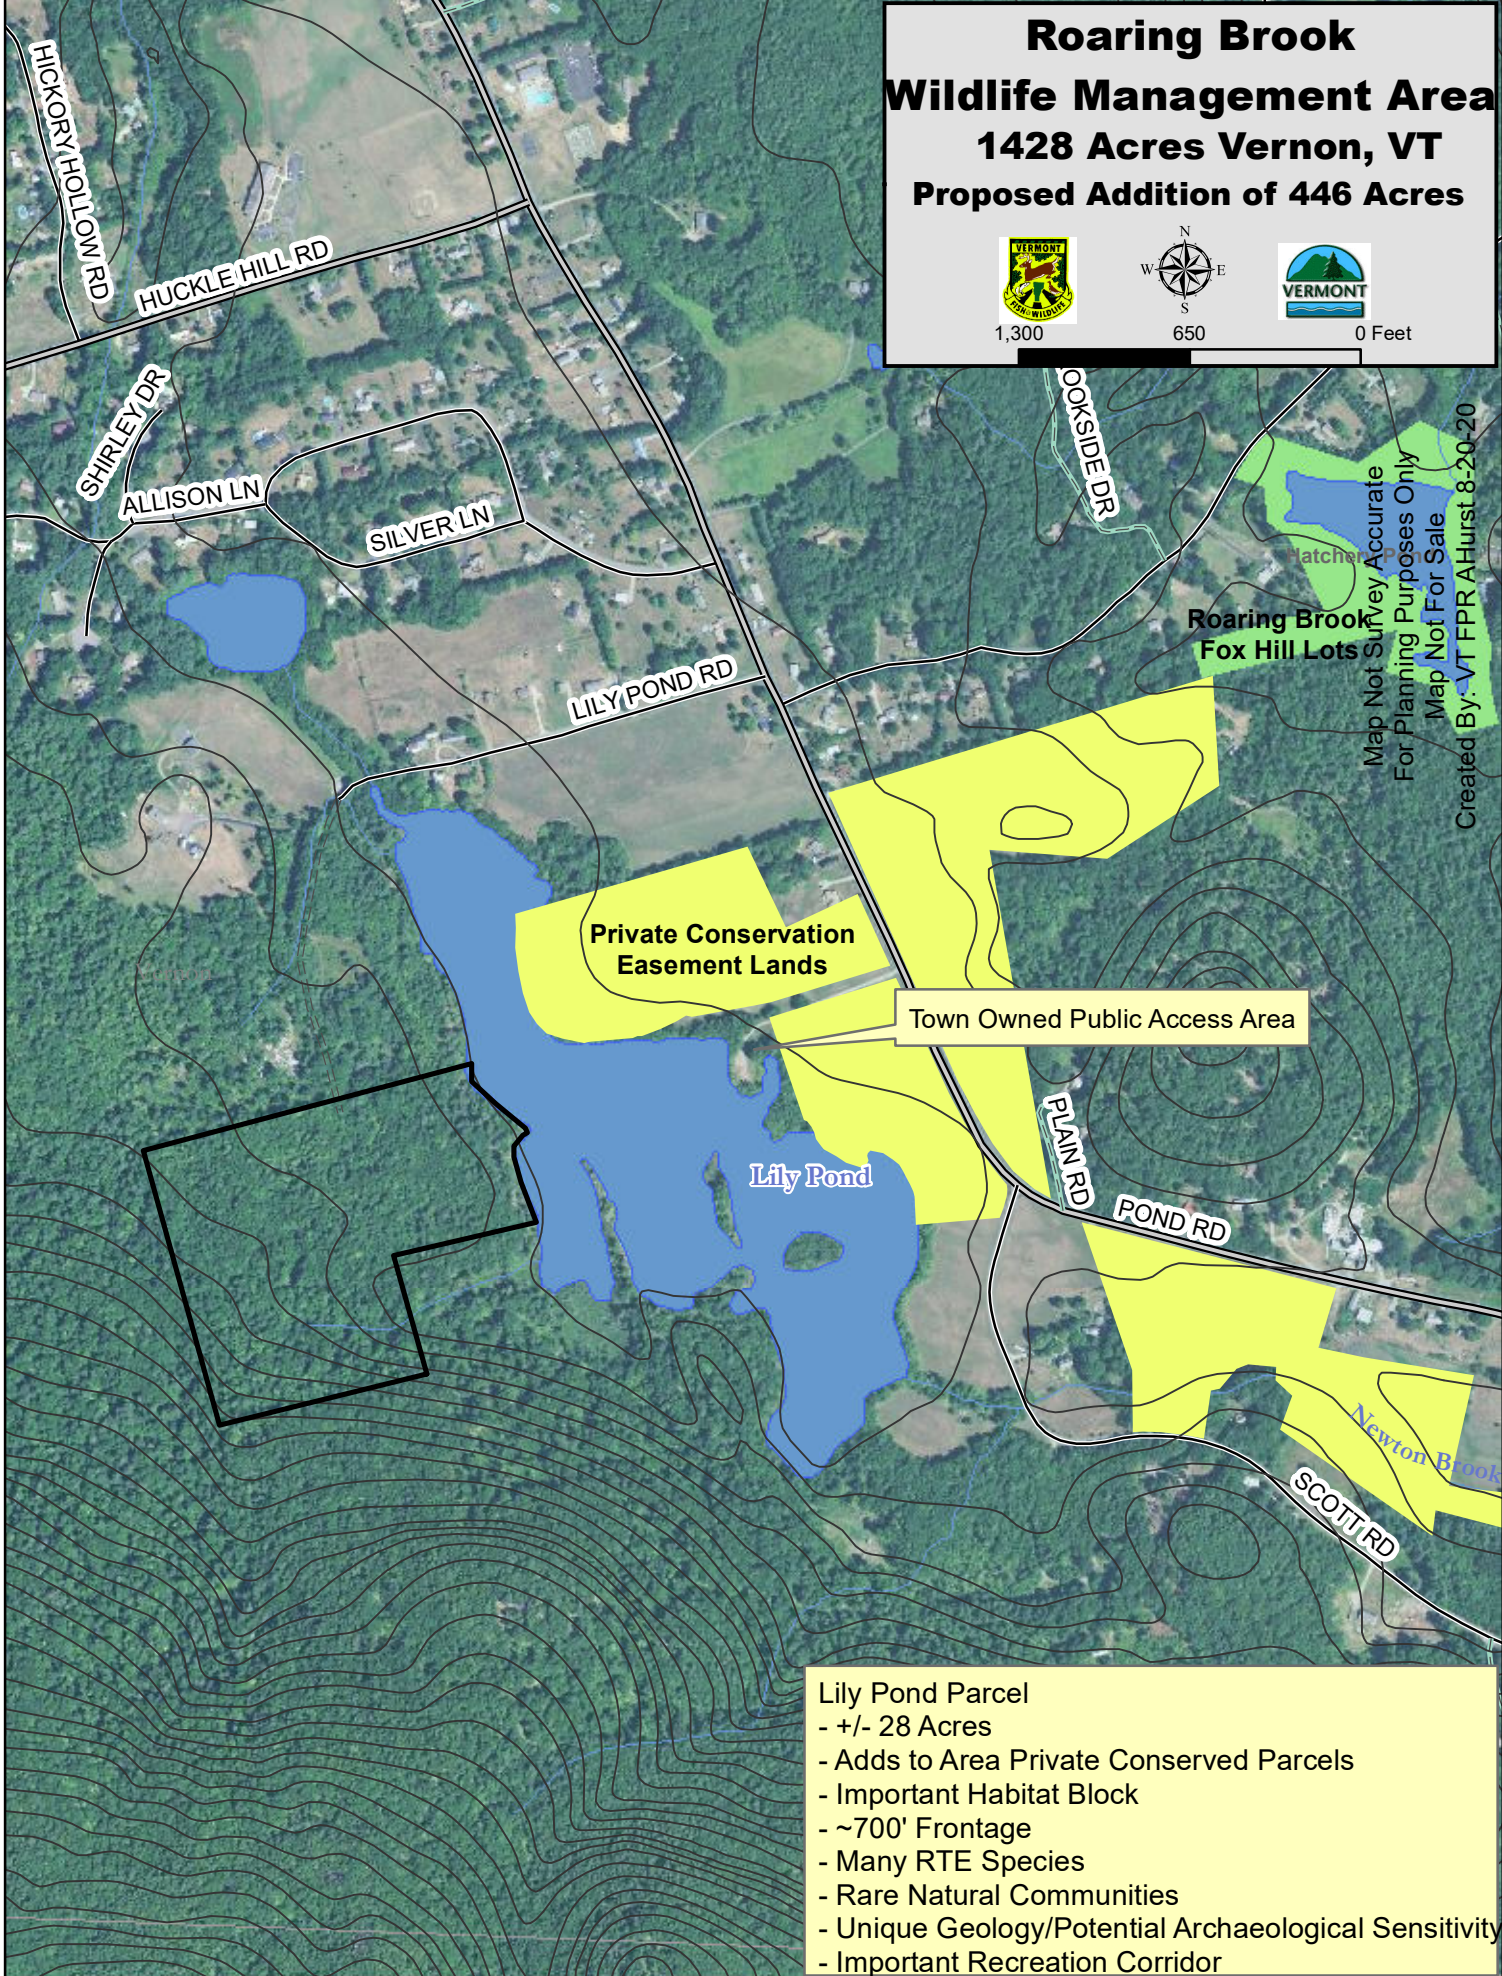

# Roaring Brook Wildlife Management Area 1428 Acres Vernon, VT Proposed Addition of 446 Acres

1,300

650

0 Feet

Map Not Survey Accurate  
For Planning Purposes Only  
Map Not For Sale  
Created By: VT FPR AHurst 8-20-20

- Lily Pond Parcel**
- +/- 28 Acres
  - Adds to Area Private Conserved Parcels
  - Important Habitat Block
  - ~700' Frontage
  - Many RTE Species
  - Rare Natural Communities
  - Unique Geology/Potential Archaeological Sensitivity
  - Important Recreation Corridor