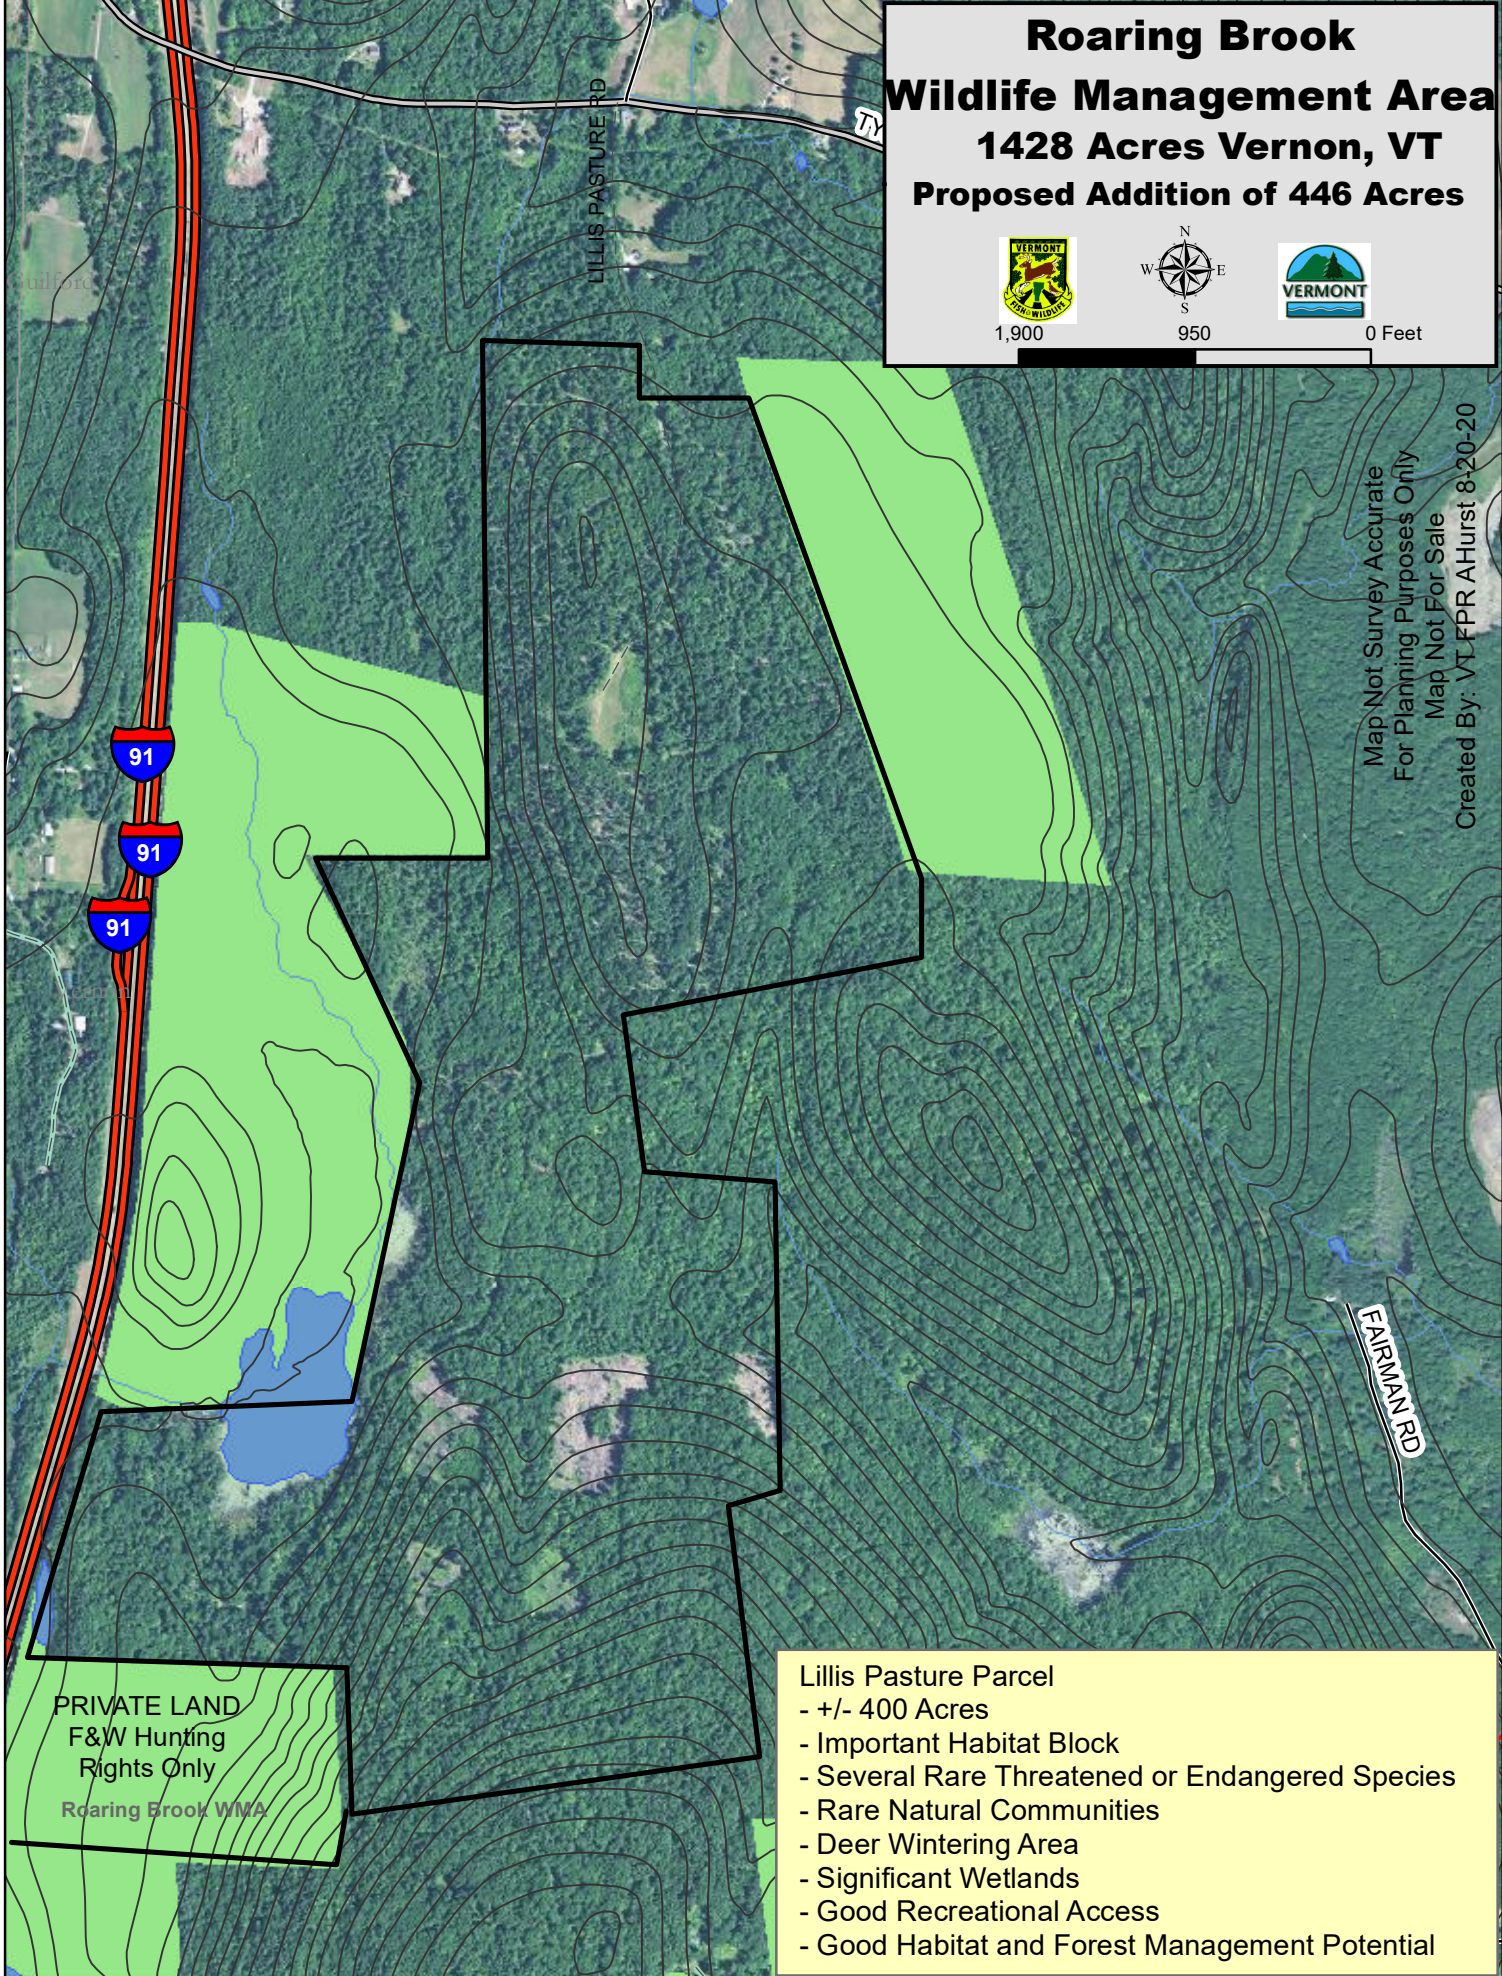

# Roaring Brook Wildlife Management Area 1428 Acres Vernon, VT Proposed Addition of 446 Acres

1,900

950

0 Feet

Map Not Survey Accurate  
For Planning Purposes Only  
Map Not For Sale  
Created By: VLFPR AHurst 8-20-20

PRIVATE LAND  
F&W Hunting  
Rights Only  
Roaring Brook WMA

- Lillis Pasture Parcel**
- +/- 400 Acres
  - Important Habitat Block
  - Several Rare Threatened or Endangered Species
  - Rare Natural Communities
  - Deer Wintering Area
  - Significant Wetlands
  - Good Recreational Access
  - Good Habitat and Forest Management Potential